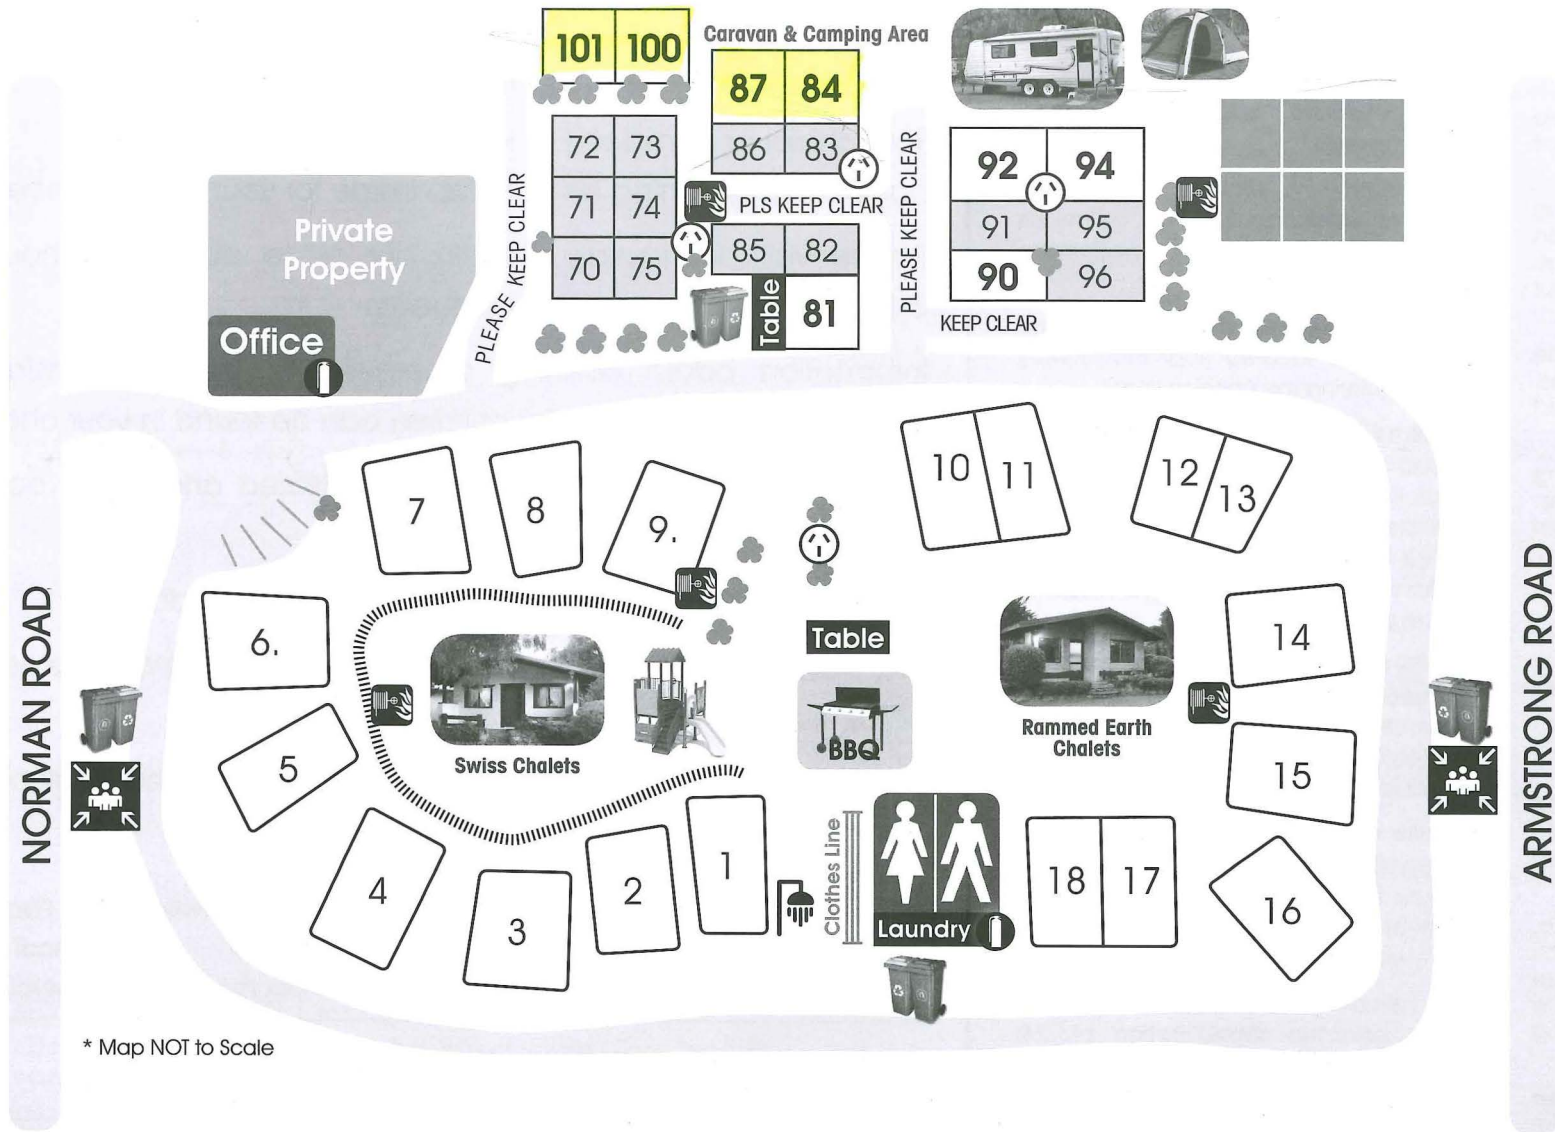

Enjoy our peaceful and relaxed beachfront holiday park, ideally located for touring the South west!

Key

- Fire Extinguisher
- Fire Hose Reel
- Evacuation Point
- Power Supply
- Female & Male Ablutions
- Clothes Line
- Outdoor Shower
- BBQ Area
- Playground
- Rubbish Bins

* Map NOT to Scale