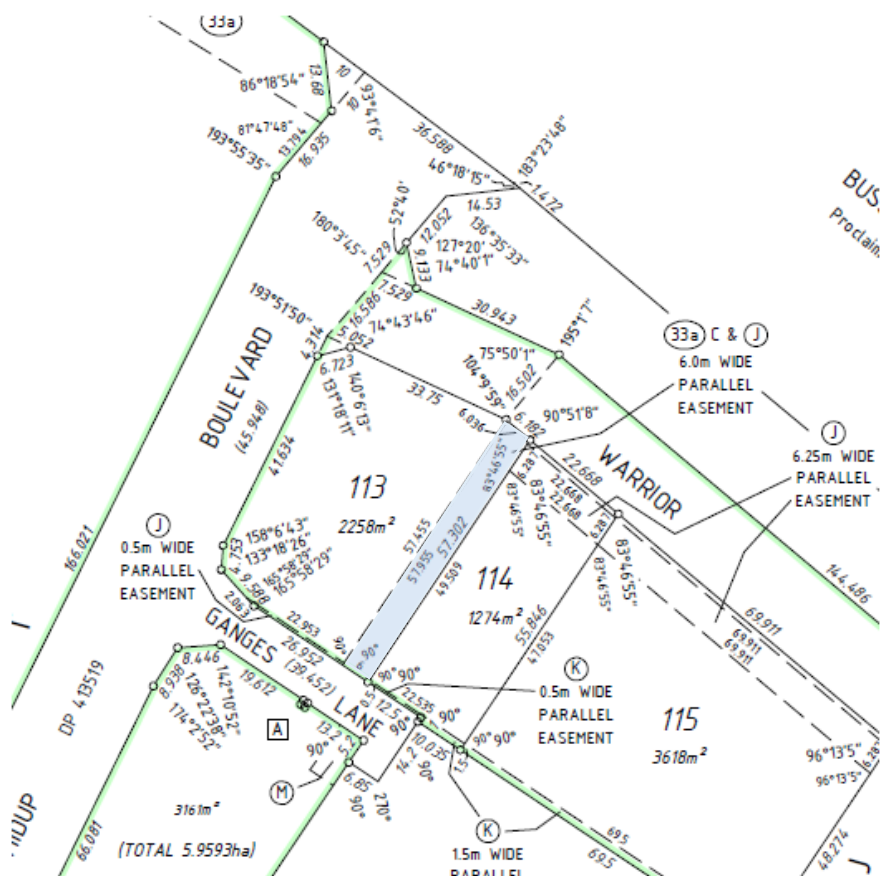

Attachment A Location of Site and Easement

Figure 1 Lot 113 and 114 Warrior Ct, Vasse

Figure 2 Lot 113 showing easement. The easement is against the wall of the building on Lot 114.