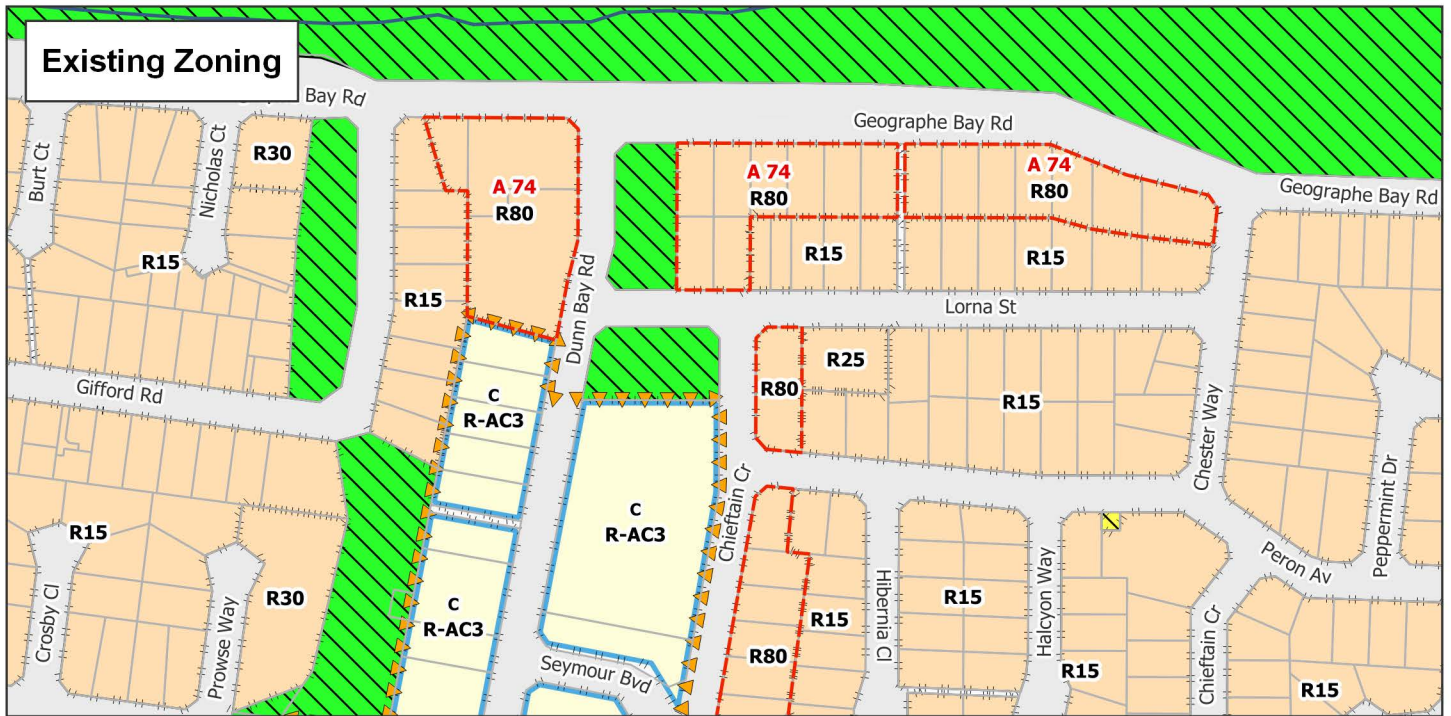

SCHEME AMENDMENT MAP

City of Busselton
 Local Planning Scheme No.21 Proposed Rezoning Dunsborough
 Sheet 9 - Lots 1-9, 81 and 115-127 Geographe Bay Rd, Dunsborough

ZONES	AREAS	RESERVES
Centre	Coastal Management	Recreation
Residential	Drive Through Facility Control	Additional Use
	Special Provision	R Code