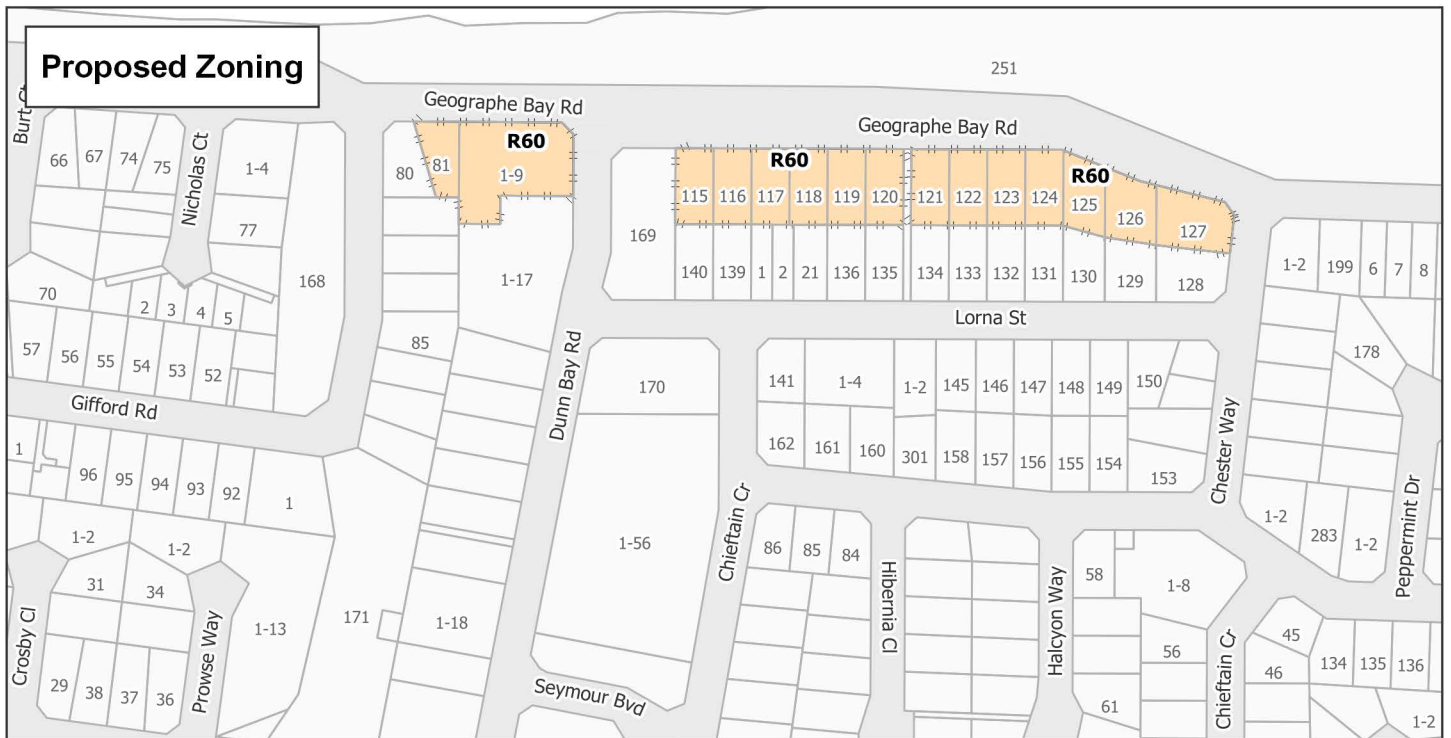

SCHEME AMENDMENT MAP

City of Busselton
 Local Planning Scheme No.21 Proposed Rezoning Dunsborough
 Sheet 9 - Lots 1-9, 81 and 115-127 Geographe Bay Rd, Dunsborough

ZONES	AREAS	RESERVES
Centre	Coastal Management	Recreation
Residential	Drive Through Facility Control	Additional Use
	Special Provision	R Code

Disclaimer
 The City of Busselton does not guarantee that this map is without errors and accepts no responsibility for consequences of actions that rely on this map.

Map Produced on 21/1/2021
 GIS Section, City of Busselton