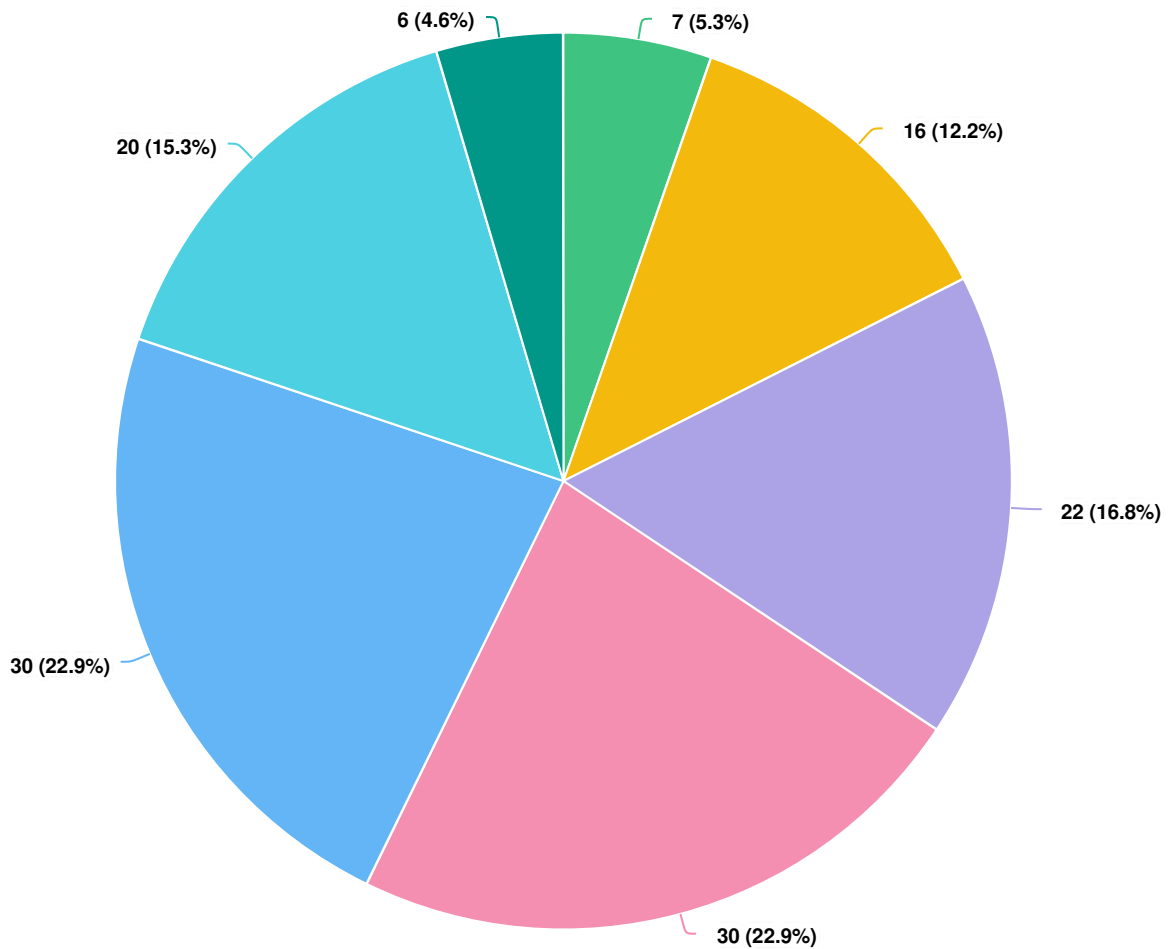

Aware Participants		Engaged Participants	
528		131	
Aware Actions Performed	Participants	Engaged Actions Performed	Registered Unverified Anonymous
Visited a Project or Tool Page	528	Contributed on Forums	0 0 0
Informed Participants	377	Participated in Surveys	131 0 0
Informed Actions Performed	Participants	Contributed to Newsfeeds	0 0 0
Viewed a video	0	Participated in Quick Polls	0 0 0
Viewed a photo	0	Posted on Guestbooks	0 0 0
Downloaded a document	7	Contributed to Stories	0 0 0
Visited the Key Dates page	13	Asked Questions	0 0 0
Visited an FAQ list Page	30	Placed Pins on Places	0 0 0
Visited Instagram Page	0	Contributed to Ideas	0 0 0
Visited Multiple Project Pages	244		
Contributed to a tool (engaged)	131		

INFORMATION WIDGET SUMMARY

Widget Type	Engagement Tool Name	Visitors	Views/Downloads
Faqs	faqs	30	35
Key Dates	Key Date	13	14
Document	Council_Minutes_2018.05.23	7	8

ENGAGEMENT TOOL: SURVEY TOOL

Have Your Say on Retail Trading Hours

VISITORS 369	CONTRIBUTORS 131	CONTRIBUTIONS 131
---------------------	-------------------------	--------------------------

What is your age group?

Question options

- 15-24
- 25-34
- 35-44
- 45-54
- 55-64
- 65-74
- 75+