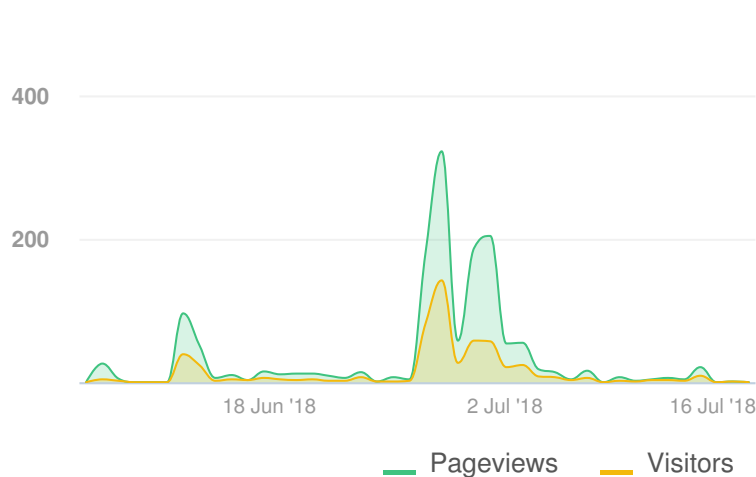

Project Report

01 May 2018 - 16 July 2018

Your Say Busselton

Retail Trading Hours across the City of Busselton

Visitors Summary

Highlights

TOTAL VISITS	MAX VISITORS PER DAY	
582	142	
NEW REGISTRATIONS		
77		
ENGAGED VISITORS	INFORMED VISITORS	AWARE VISITORS
131	377	528

Aware Participants		Engaged Participants	
528		131	
Aware Actions Performed	Participants	Engaged Actions Performed	Registered Unverified Anonymous
Visited a Project or Tool Page	528	Contributed on Forums	0 0 0
Informed Participants	377	Participated in Surveys	131 0 0
Informed Actions Performed	Participants	Contributed to Newsfeeds	0 0 0
Viewed a video	0	Participated in Quick Polls	0 0 0
Viewed a photo	0	Posted on Guestbooks	0 0 0
Downloaded a document	7	Contributed to Stories	0 0 0
Visited the Key Dates page	13	Asked Questions	0 0 0
Visited an FAQ list Page	30	Placed Pins on Places	0 0 0
Visited Instagram Page	0	Contributed to Ideas	0 0 0
Visited Multiple Project Pages	244		
Contributed to a tool (engaged)	131		