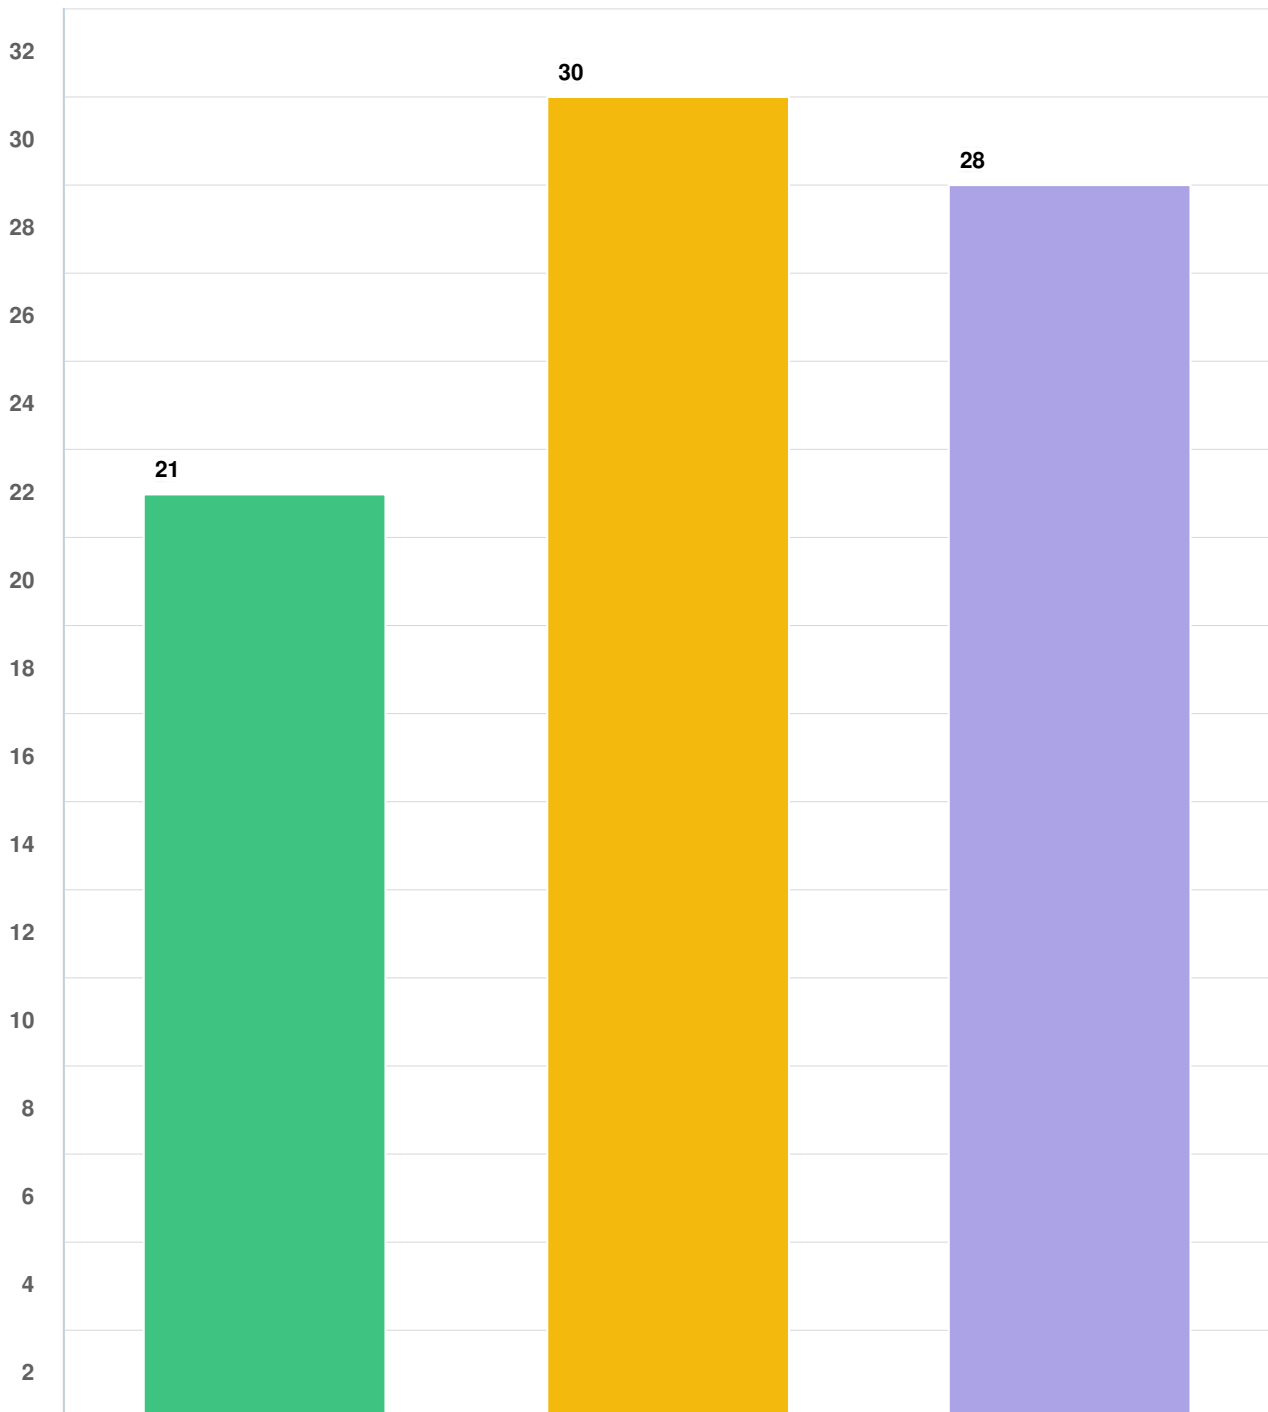

If you answered no, what are the most significant reasons for not supporting?

Question options

- Potential negative financial / operational pressure on small retailers
- Imposition on family / recreational time
- Undermines the cultural / religious importance of celebratory occasions

(131 responses, 0 skipped)