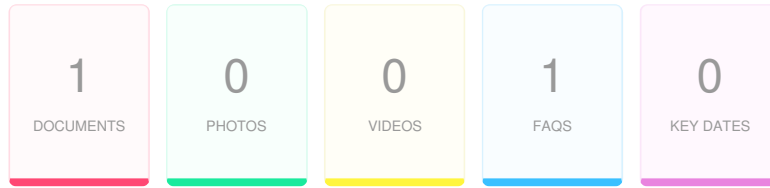

INFORMATION WIDGET SUMMARY

Widget Type	Engagement Tool Name	Visitors	Views/Downloads
Faqs	faqs	30	35
Key Dates	Key Date	13	14
Document	Council_Minutes_2018.05.23	7	8