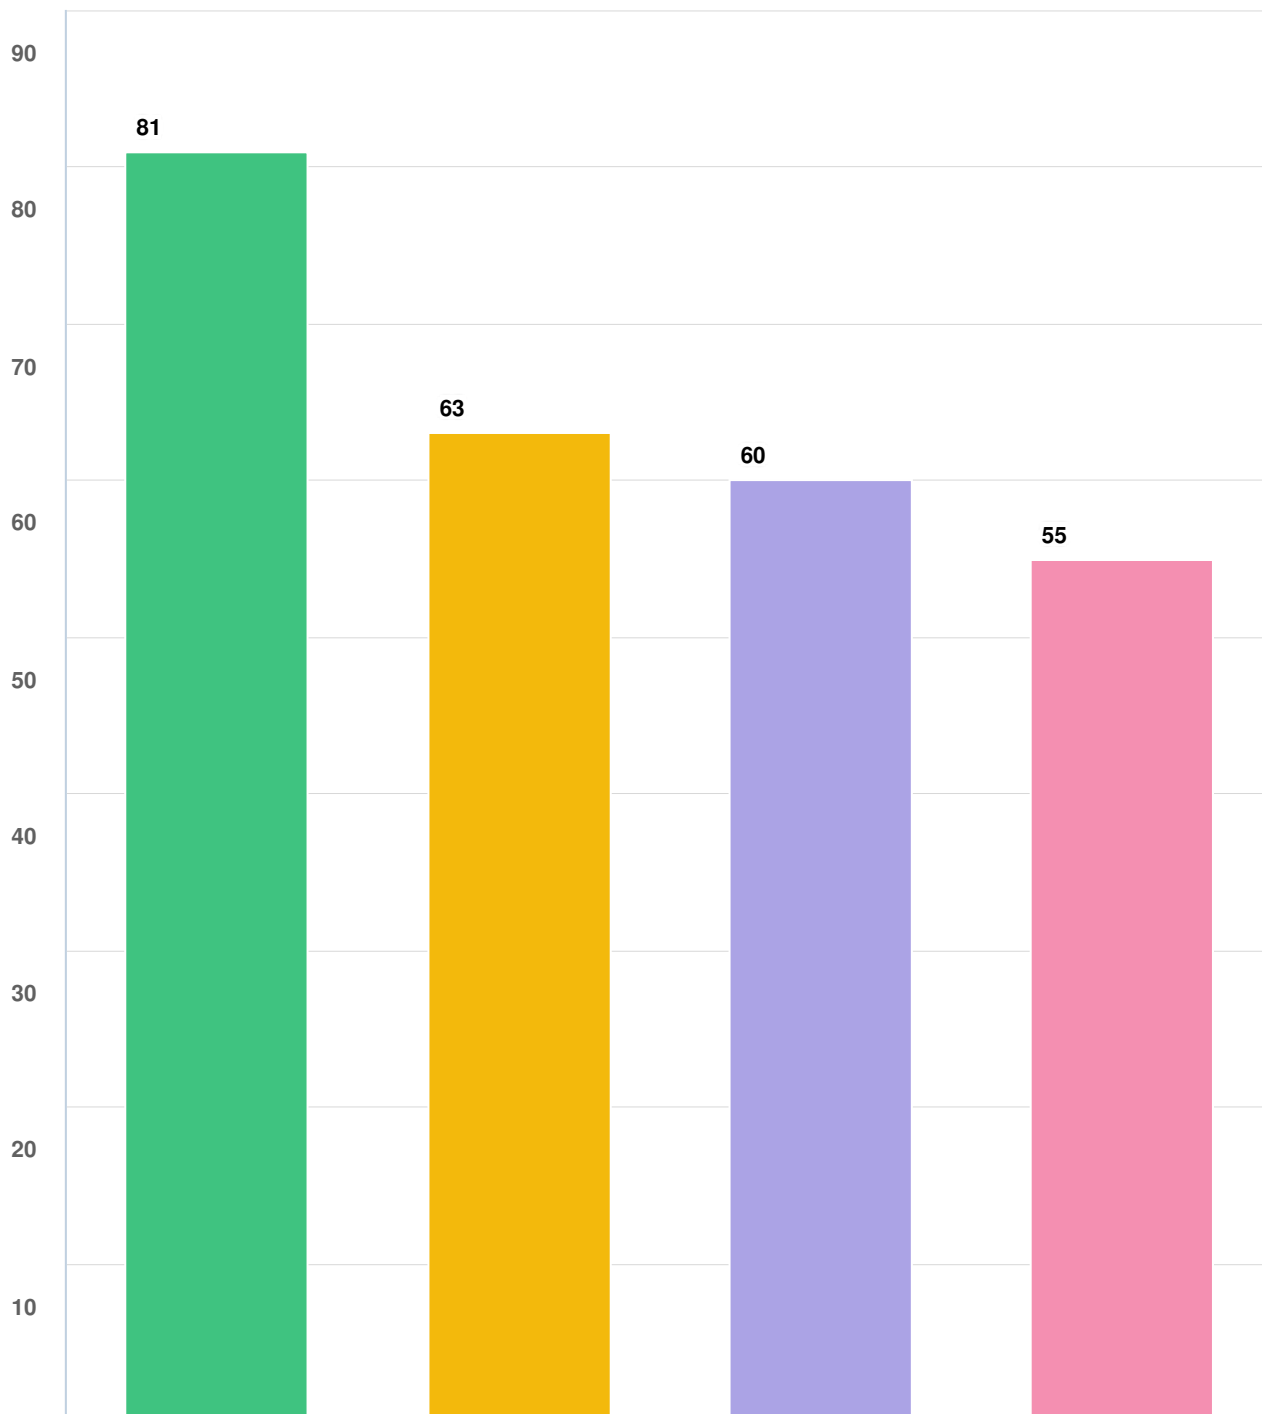

If you answered yes, what are your most significant reasons for support?

Question options

- Convenience for residents and tourists
- Greater activation of the town centre
- Makes sense to have all major stores trading the same hours
- Provides additional job opportunities

(131 responses, 0 skipped)