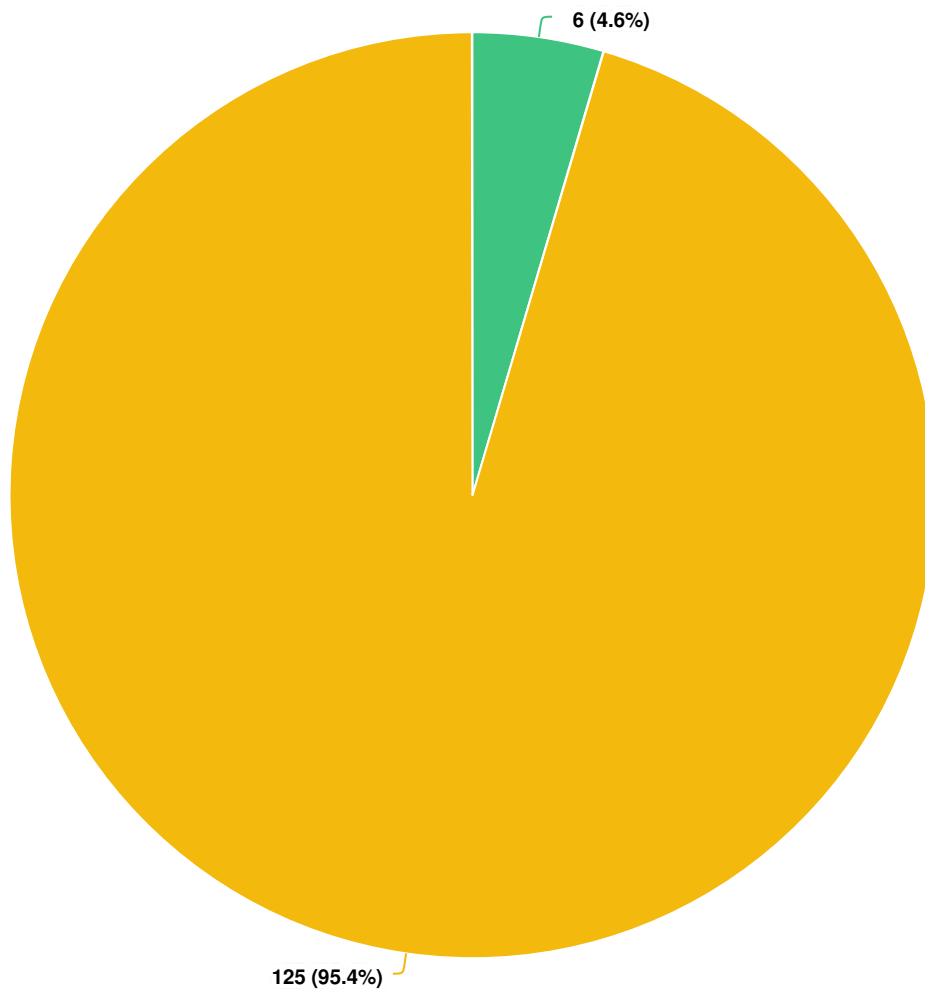

Do you own a retail business within the City of Busselton?

Question options

- Yes - I own a retail business within the City of Busselton
- No - I don't own a retail business within the City of Busselton

(131 responses, 0 skipped)