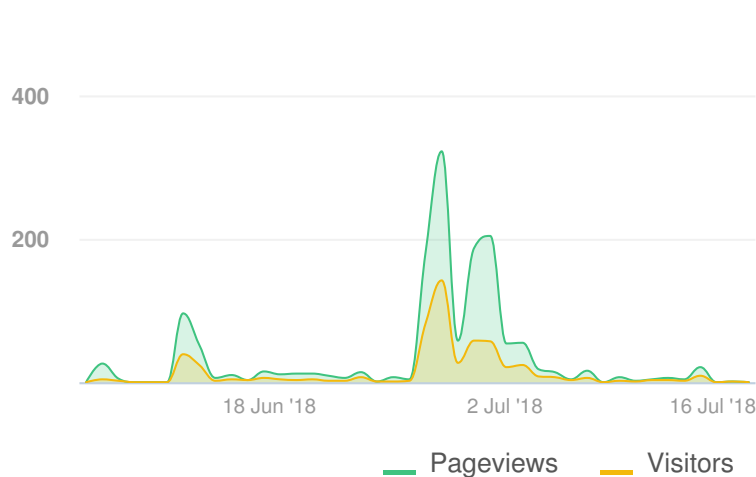

### Highlights

TOTAL VISITS	MAX VISITORS PER DAY	
582	142	
NEW REGISTRATIONS		
77		
ENGAGED VISITORS	INFORMED VISITORS	AWARE VISITORS
131	377	528

Aware Participants		Engaged Participants	
	528		131
Aware Actions Performed	Participants	Engaged Actions Performed	Registered    Unverified    Anonymous
Visited a Project or Tool Page	528		
Informed Participants	377	Contributed on Forums	0    0    0
Informed Actions Performed	Participants	Participated in Surveys	131    0    0
Viewed a video	0	Contributed to Newsfeeds	0    0    0
Viewed a photo	0	Participated in Quick Polls	0    0    0
Downloaded a document	7	Posted on Guestbooks	0    0    0
Visited the Key Dates page	13	Contributed to Stories	0    0    0
Visited an FAQ list Page	30	Asked Questions	0    0    0
Visited Instagram Page	0	Placed Pins on Places	0    0    0
Visited Multiple Project Pages	244	Contributed to Ideas	0    0    0
Contributed to a tool (engaged)	131		