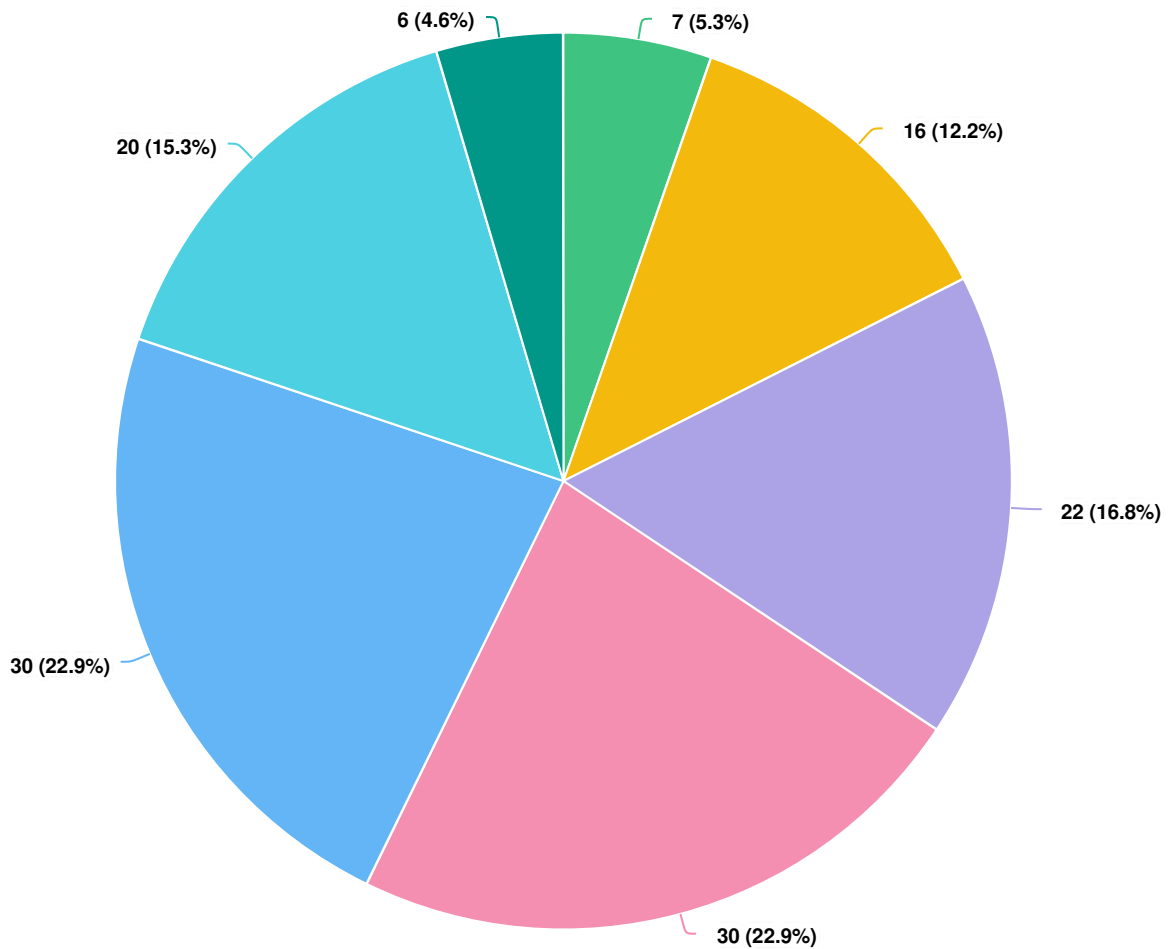

ENGAGEMENT TOOL: SURVEY TOOL

Have Your Say on Retail Trading Hours

VISITORS	369	CONTRIBUTORS	131	CONTRIBUTIONS	131

What is your age group?

Question options

- 15-24
- 25-34
- 35-44
- 45-54
- 55-64
- 65-74
- 75+

(131 responses, 0 skipped)