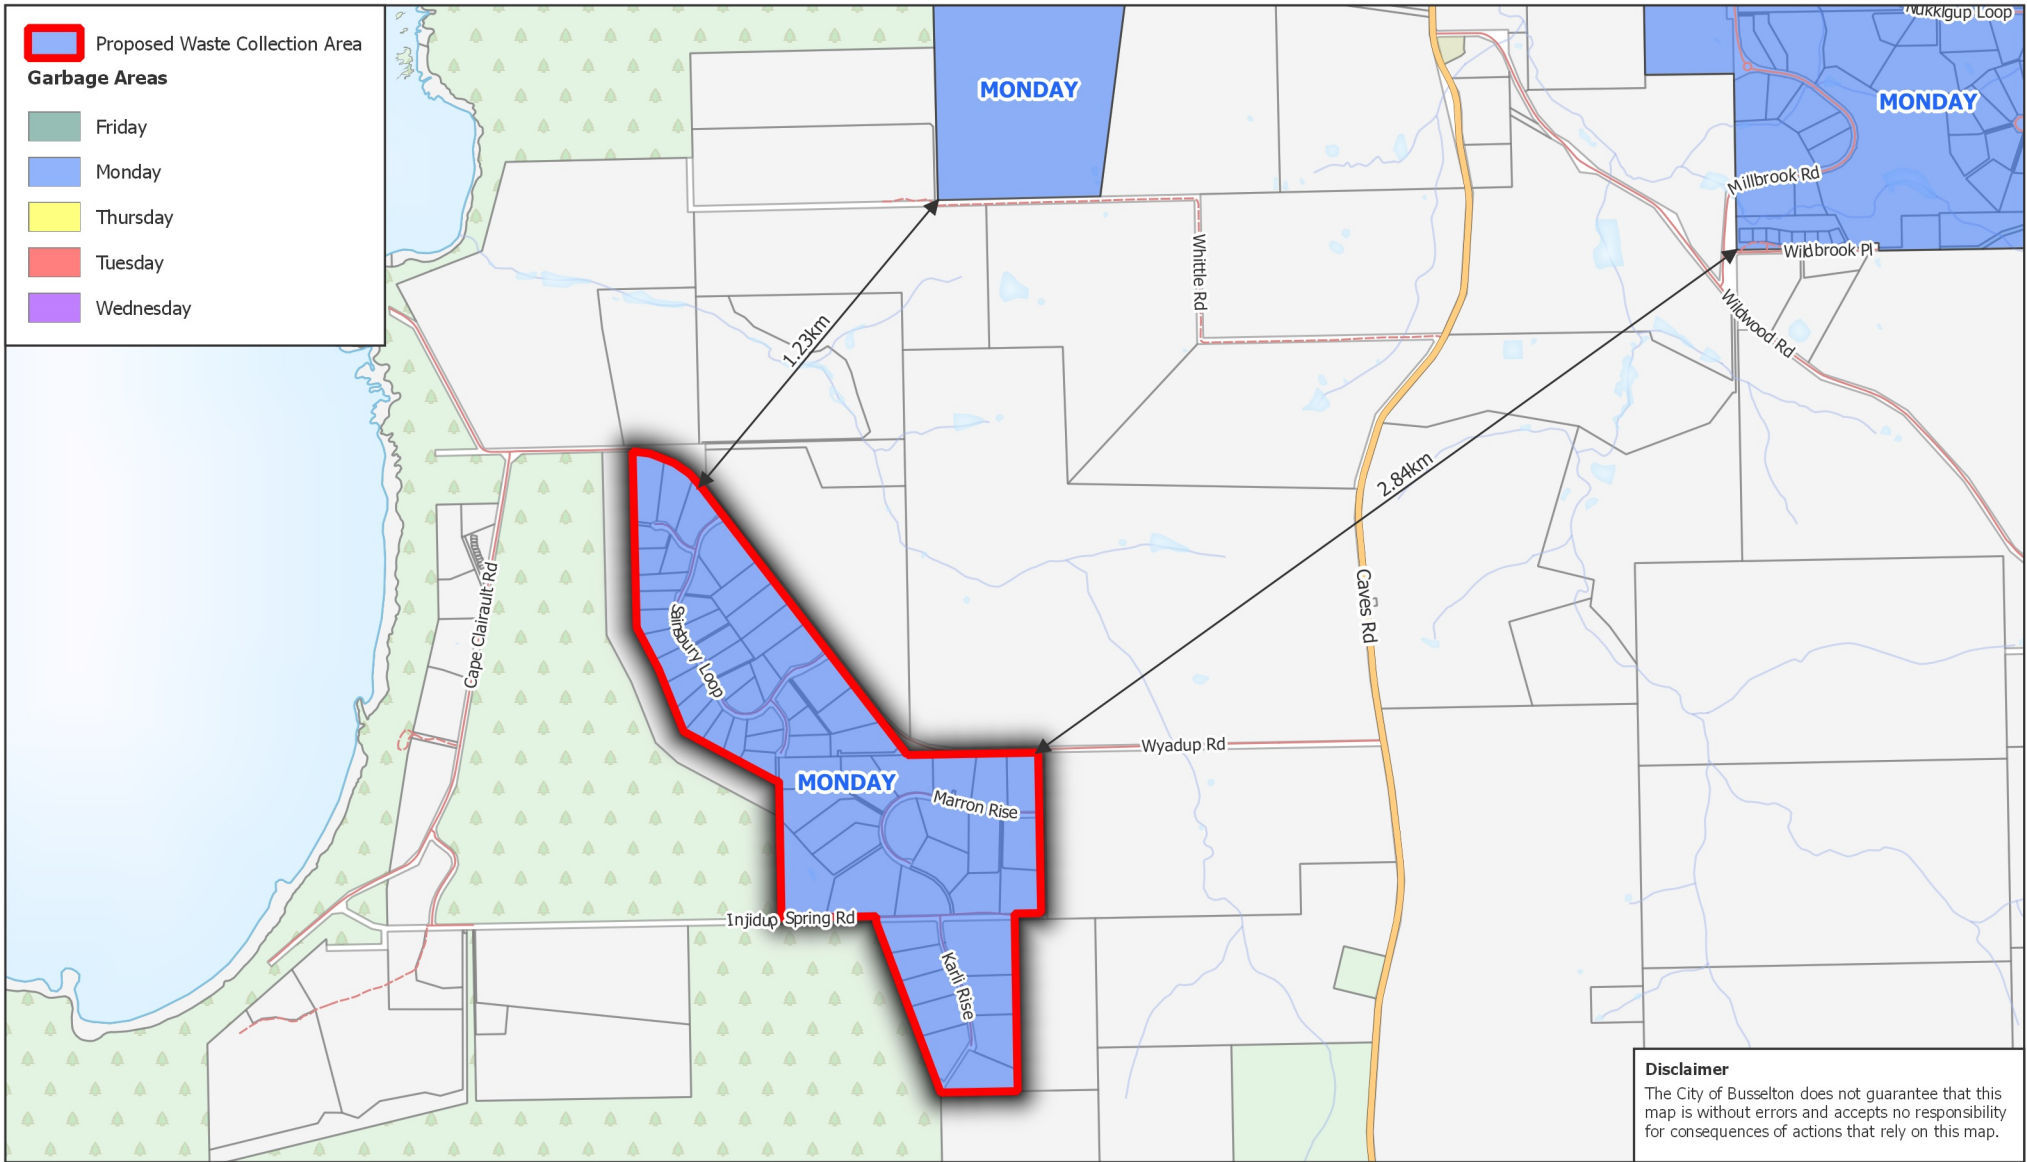

Proposed Waste Collection Area

Garbage Areas

- Friday
- Monday
- Thursday
- Tuesday
- Wednesday

Disclaimer
 The City of Busselton does not guarantee that this map is without errors and accepts no responsibility for consequences of actions that rely on this map.

- Main Road
- Cadastre
- Local Road
- National Park
- City Parks

Proposed Extension To Waste Collection

0 200 400 m
 Scale at A4 - 1:25,000

Map Produced on 1/8/2016
 GIS Section, City of Busselton