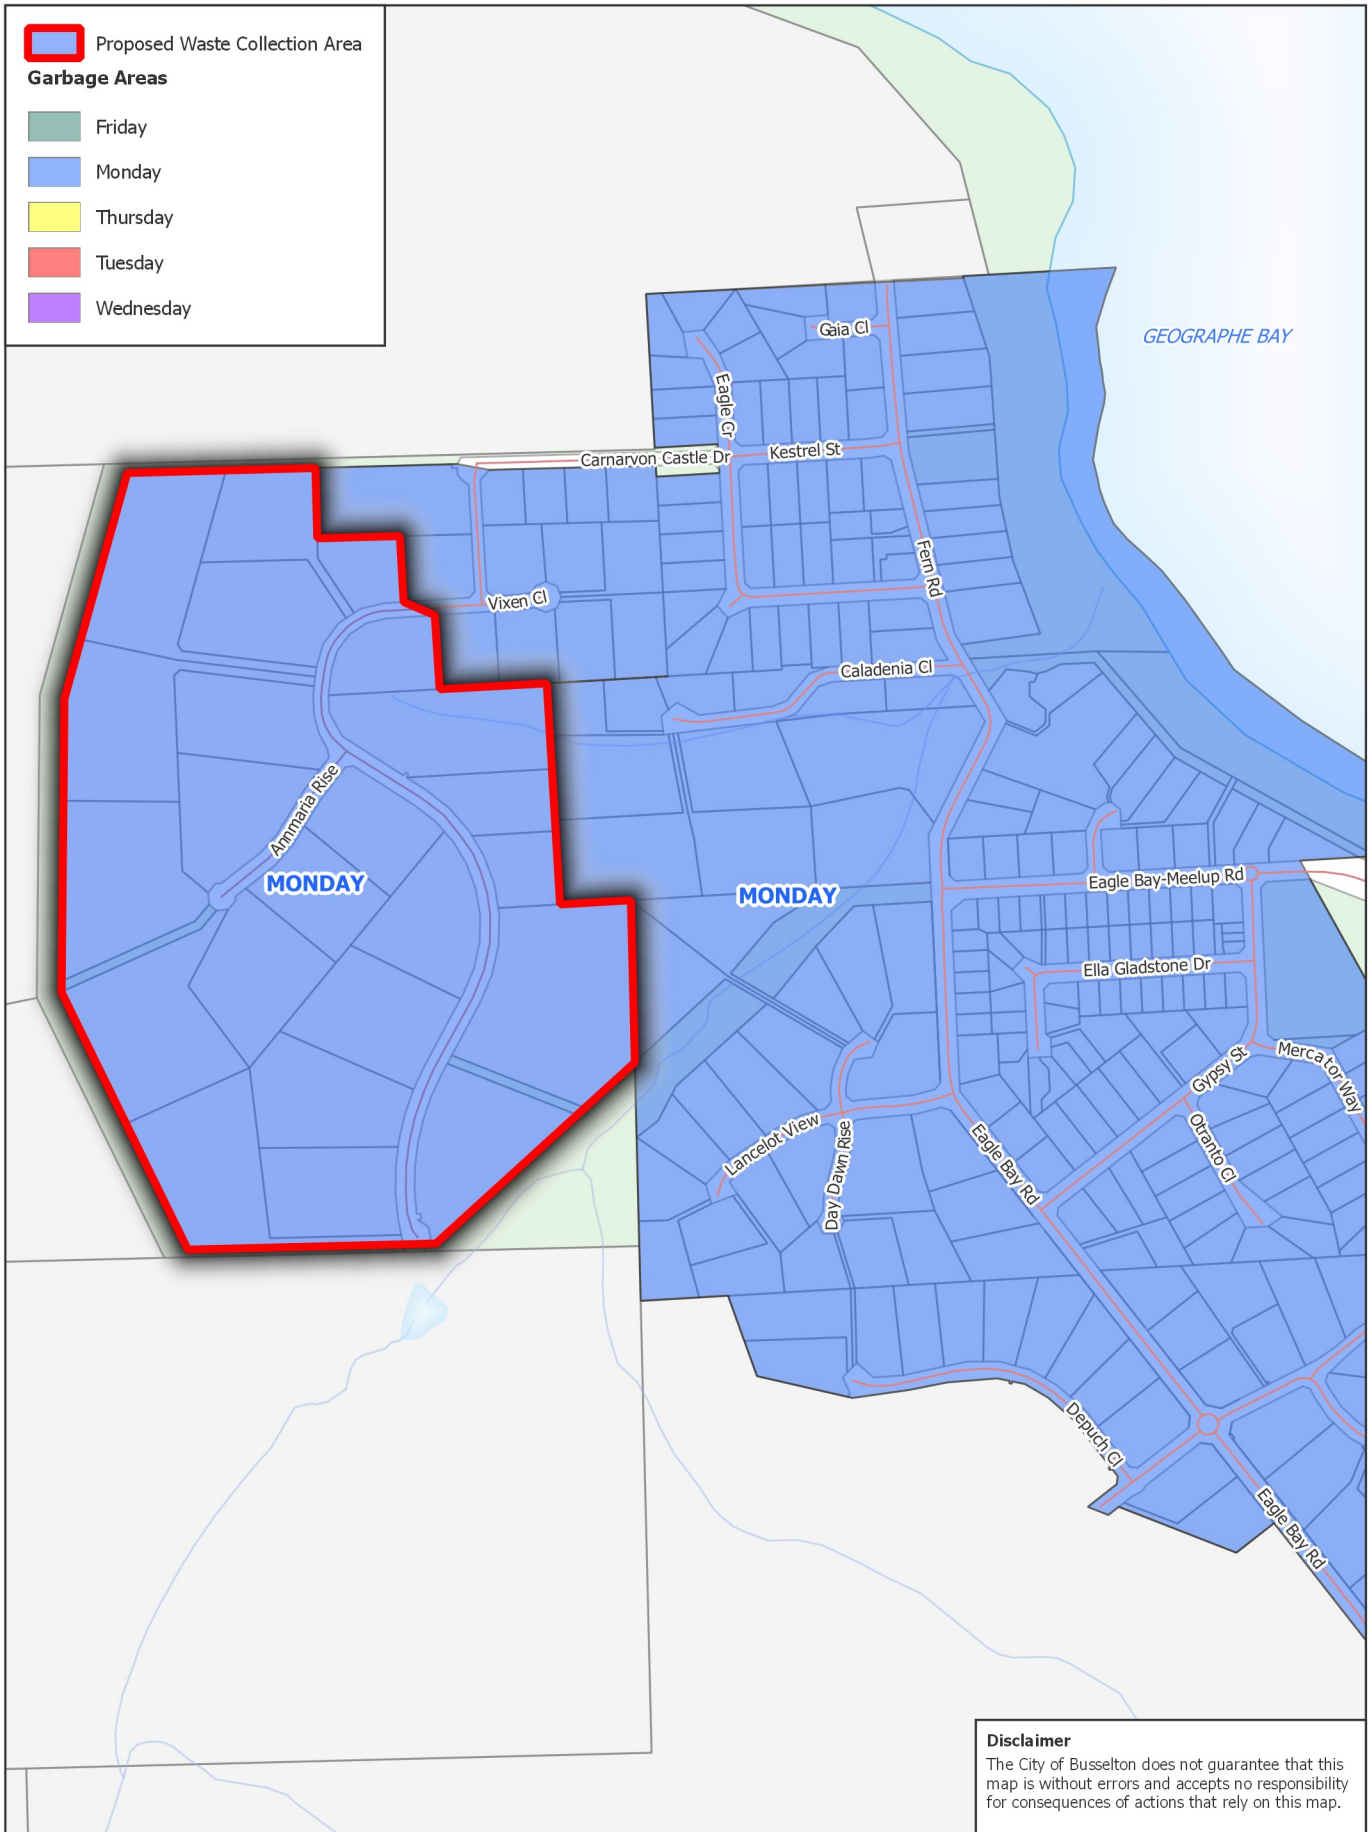

 Proposed Waste Collection Area

Garbage Areas

-  Friday
-  Monday
-  Thursday
-  Tuesday
-  Wednesday

-  Main Road
-  Local Road
-  Cadastre
-  National Park
-  City Parks

Proposed Extension To Waste Collection

0 100 200 m

Scale at A4 - 1:8,000

Map Produced on 1/8/2016
GIS Section, City of Busselton