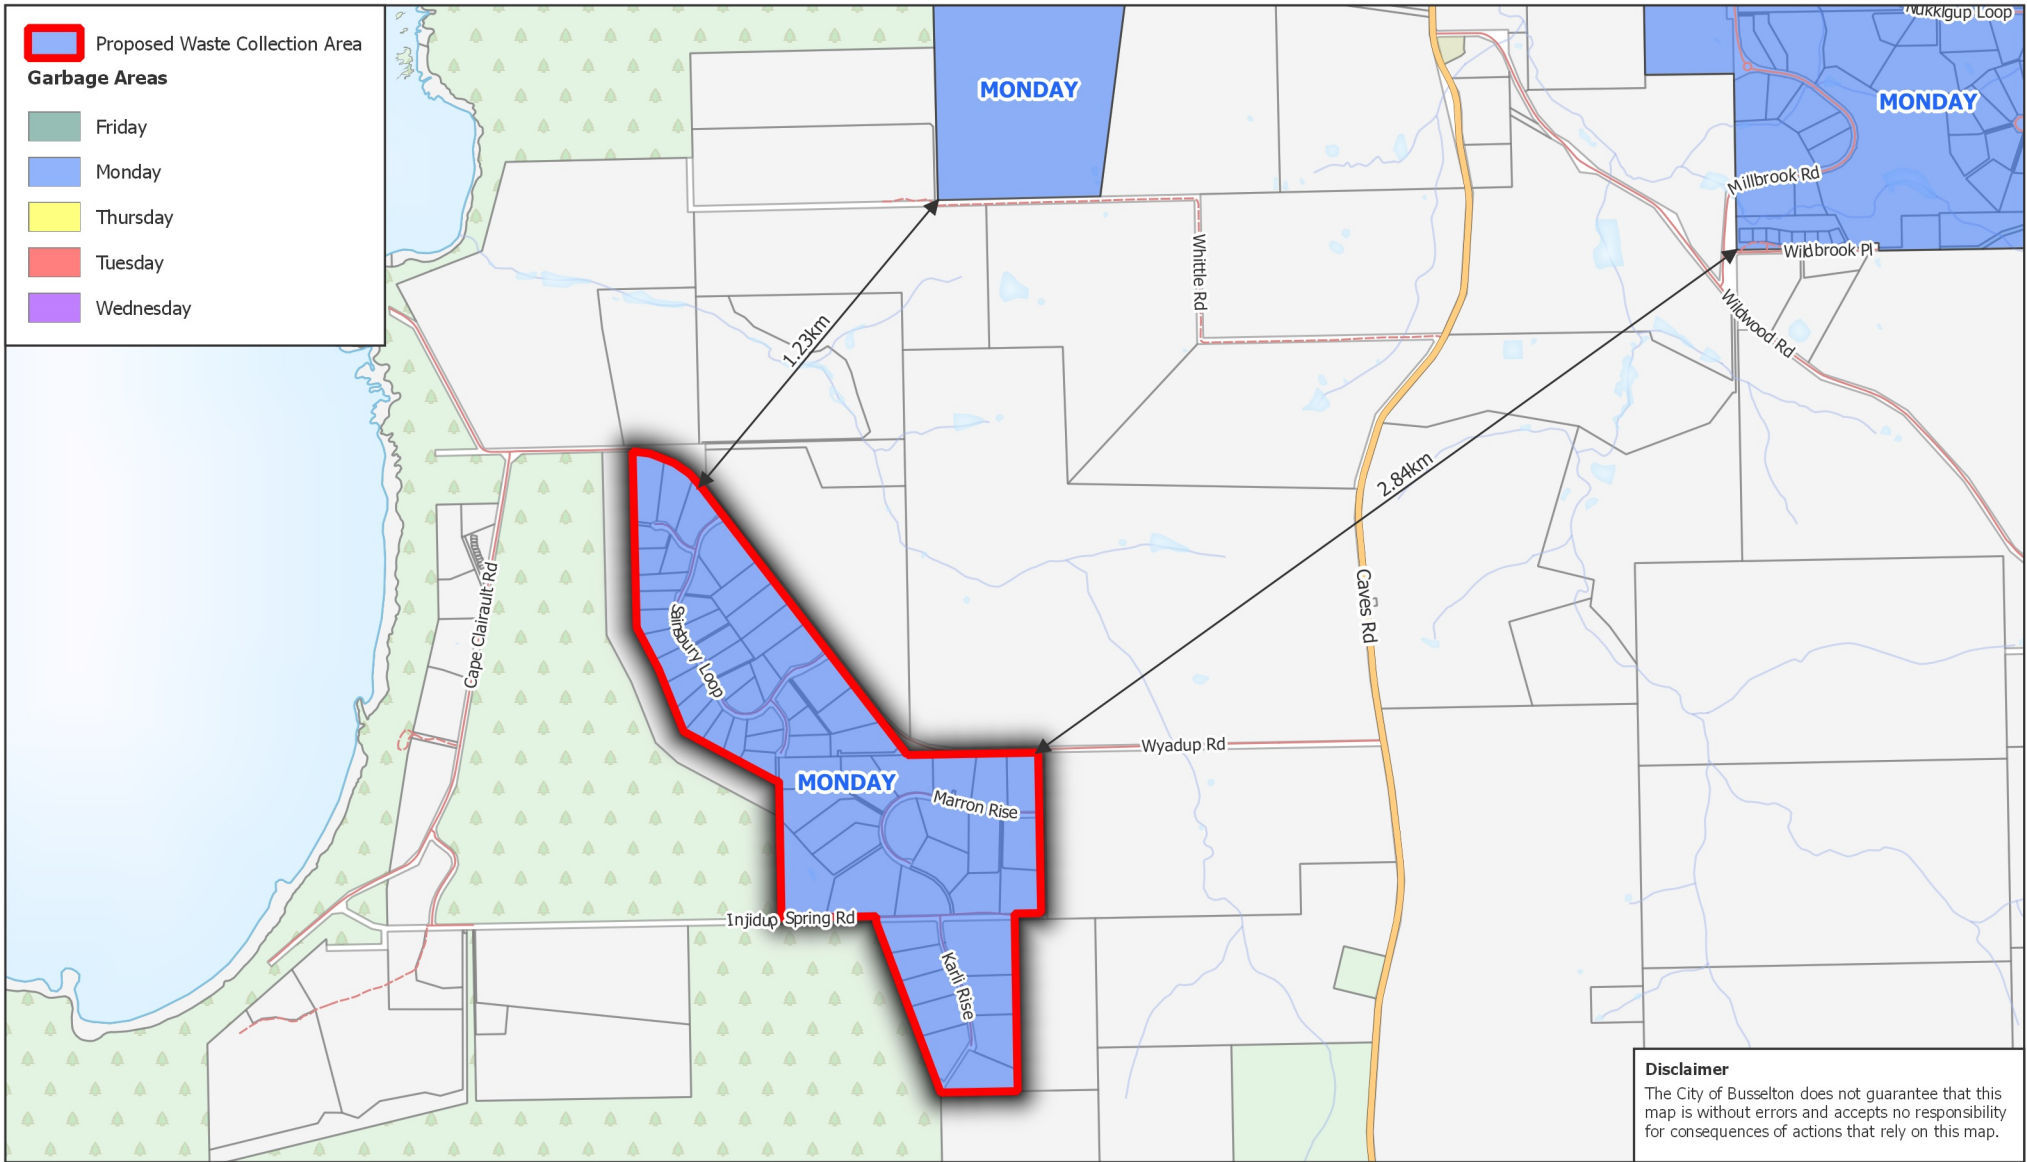

Proposed Waste Collection Area

Garbage Areas

- Friday
- Monday
- Thursday
- Tuesday
- Wednesday

Disclaimer
 The City of Busselton does not guarantee that this map is without errors and accepts no responsibility for consequences of actions that rely on this map.

- Main Road
- Cadastre
- Local Road
- National Park
- City Parks

Proposed Extension To Waste Collection

Map Produced on 1/8/2016
 GIS Section, City of Busselton