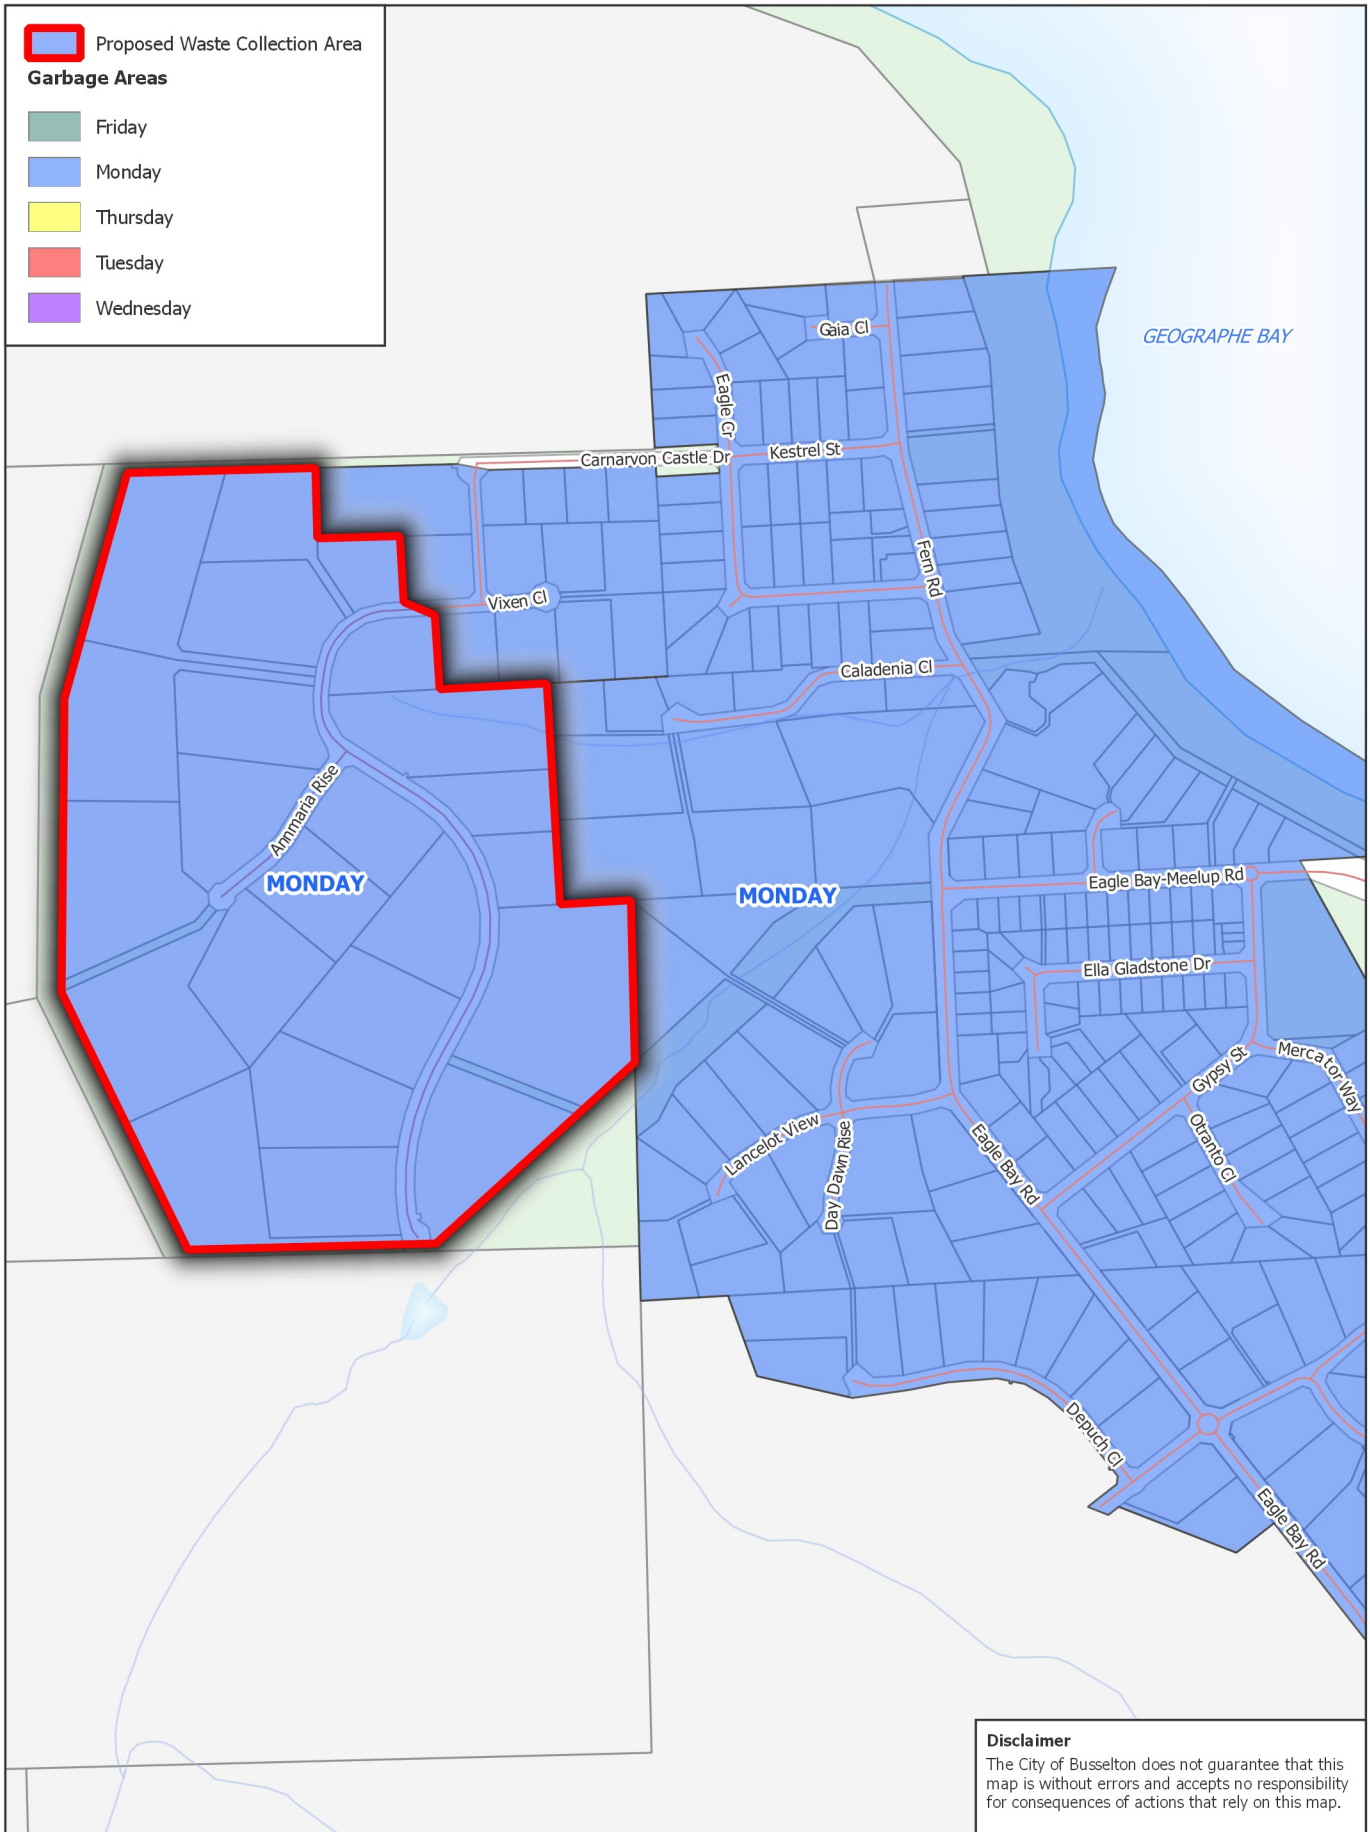

- Proposed Waste Collection Area
- Garbage Areas**
- Friday
 - Monday
 - Thursday
 - Tuesday
 - Wednesday

Disclaimer
 The City of Busselton does not guarantee that this map is without errors and accepts no responsibility for consequences of actions that rely on this map.

- Main Road
- Local Road
- Cadastre
- National Park
- City Parks

Proposed Extension To Waste Collection

Map Produced on 1/8/2016
 GIS Section, City of Busselton

City of Busselton
Geographe Bay