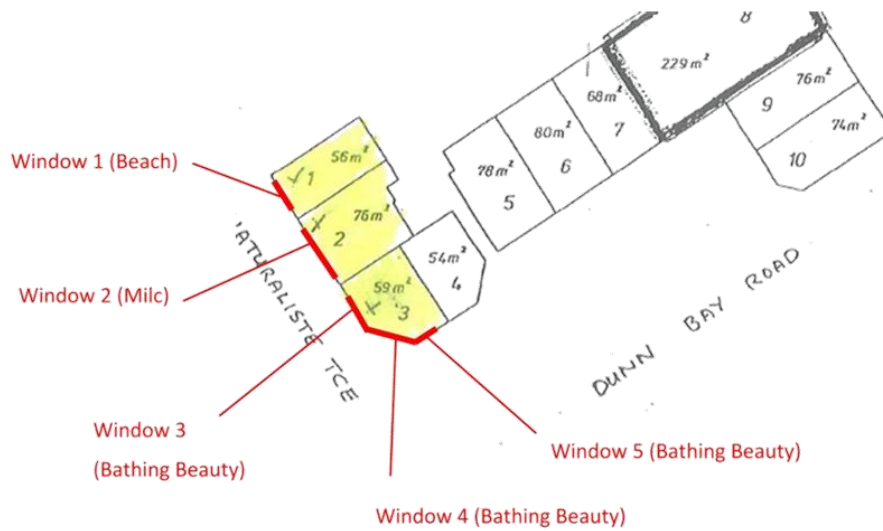

Window 1 (Beach)

Window 2 (Milc)

Window 3 (Bathing Beauty)

Window 4 (Bathing Beauty)

Window 5 (Bathing Beauty)

PROPOSED FACADE – NEW WINDOWS

<p>Item 1</p>	<p>Win/Dr No: SHOP 1 - BEACH</p> <p>Product: 400 Series Frame</p> <p>Size: 2685 x 4105</p> <p>Finish: Powdercoat as selected</p>	<p>Qty 1</p> <p>Dsgn W/Load : 0</p> <p>P/Ultimate : 1000</p> <p>P/Serviceable : 700</p>
	<p>Glass: 10.38mm Clear Lam</p> <p>6.38mm Clear Lam</p>	
<p>Comment: *REMOVE EXISTING - SUPPLY & INSTALL *PIVOT DOOR WITH CONCEALED OVERHEAD CLOSER *LOCKWOOD ESCAPE CYLINDER / SNIB *AUSTYLE 300 MM D HANDLES *RAVEN RP4T STORM SEAL</p>		

Window 2 (Milc)

<p>Item 1</p>	<p>Win/Dr No: SHOP 3 - BATHING BEAUTY</p> <p>Product: 400 Series Frame</p> <p>Size: 2380 x 4790</p> <p>Finish: Powdercoat as selected</p>	<p>Qty 1</p> <p>Dsgn W/Load : 0</p> <p>P/Ultimate : 1000</p> <p>P/Serviceable : 700</p>
	<p>Glass: 10.38mm Clear Lam</p>	
<p>Comment: *REMOVE EXISTING - SUPPLY & INSTALL *ALUMINIUM PRESSINGS OVER COLUMN TO ADJACENT FRAME</p>		

Window 3 (Bathing Beauty)

Item 2 	Win/Dr No: SHOP 3 - BATHING BEAUTY	Qty 1
	Product: 400 Series Frame Size: 2690 x 4845 Finish: Powdercoat as selected	Dsgn W/Load : 0 P/Ultimate : 1000 P/Servicable : 700
Comment: *REMOVE EXISTING - SUPPLY & INSTALL *PIVOT DOOR WITH CONCEALED OVERHEAD CLOSER *LOCKWOOD ESCAPE CYLINDER / SNIB *AUSTYLE 300MM D HANDLES *RAVEN RP4T STORM SEAL	Glass: 10.38mm Clear Lam 6.38 Clear Lam	

Window 4 (Bathing Beauty)

Item 3 	Win/Dr No: SHOP 3 - BATHING BEAUTY	Qty 1
	Product: 400 Series Frame Size: 2380 x 3195 Finish: Powdercoat as selected	Dsgn W/Load : 0 P/Ultimate : 1000 P/Servicable : 700
Comment: *REMOVE EXISTING - SUPPLY & INSTALL *ALUMINIUM PRESSINGS OVER COLUMN TO ADJACENT FRAME	Glass: 8.38mm Clear Lam	